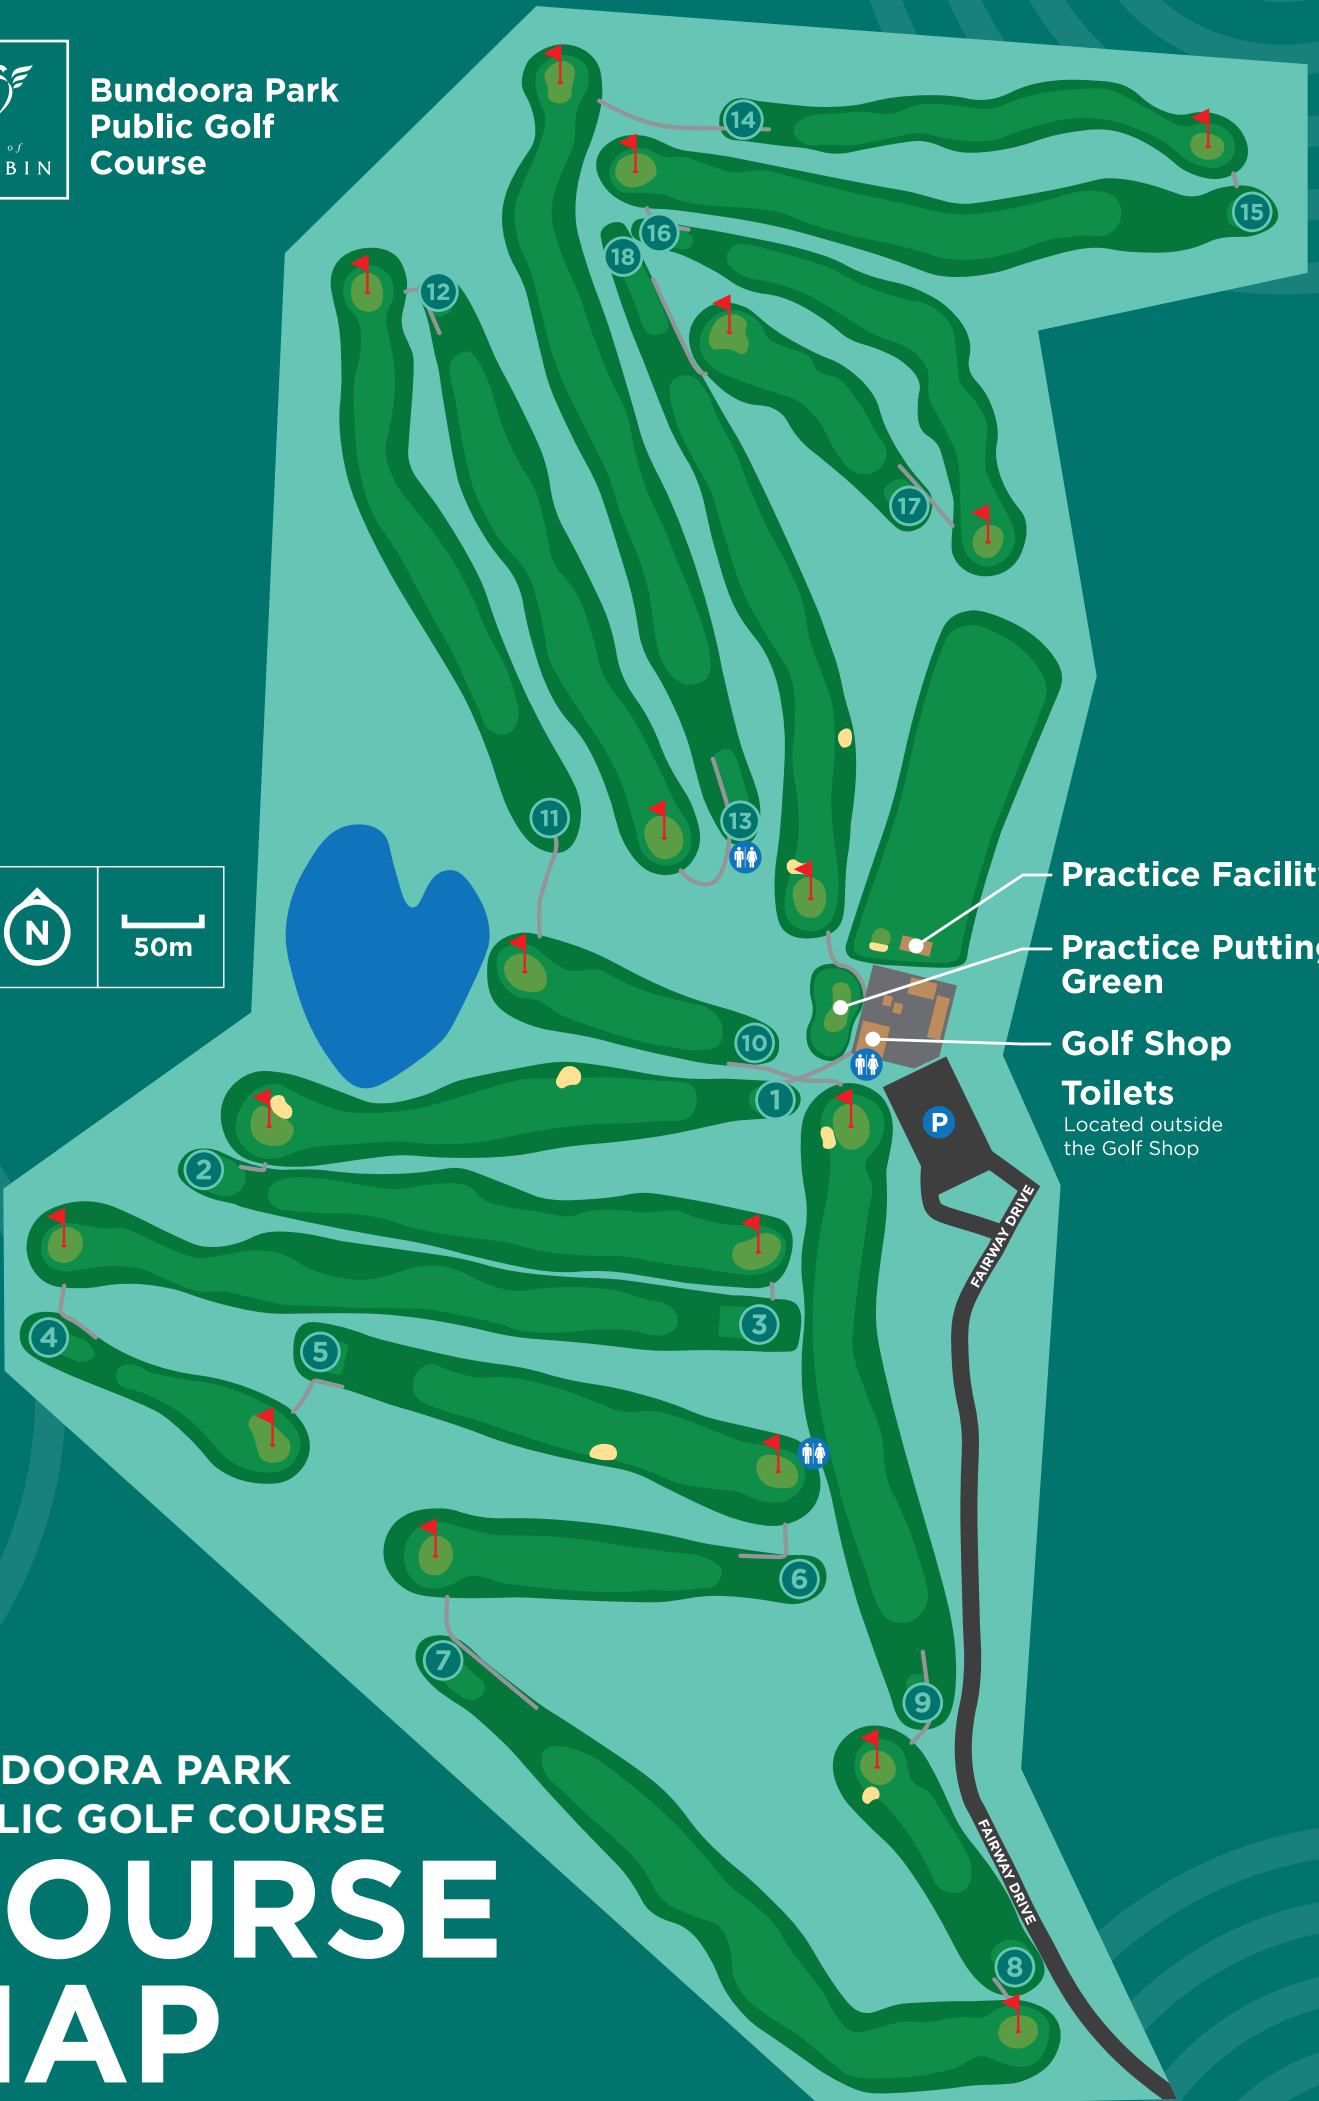

**Bundoora Park
Public Golf
Course**

Practice Facility

Practice Putting Green

Golf Shop

Toilets
Located outside the Golf Shop

**BUNDOORA PARK
PUBLIC GOLF COURSE
COURSE
MAP**